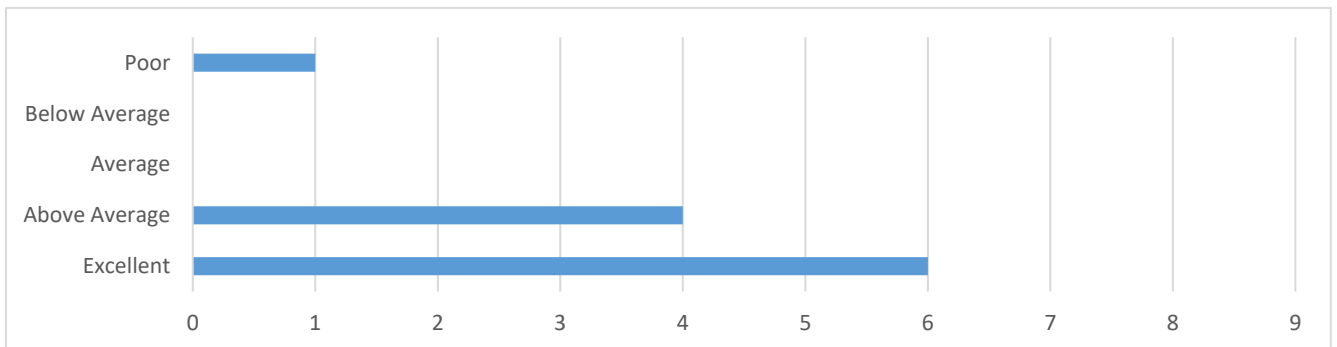

3. How likely are you to implement concepts learned in this session?

Average: 4.27