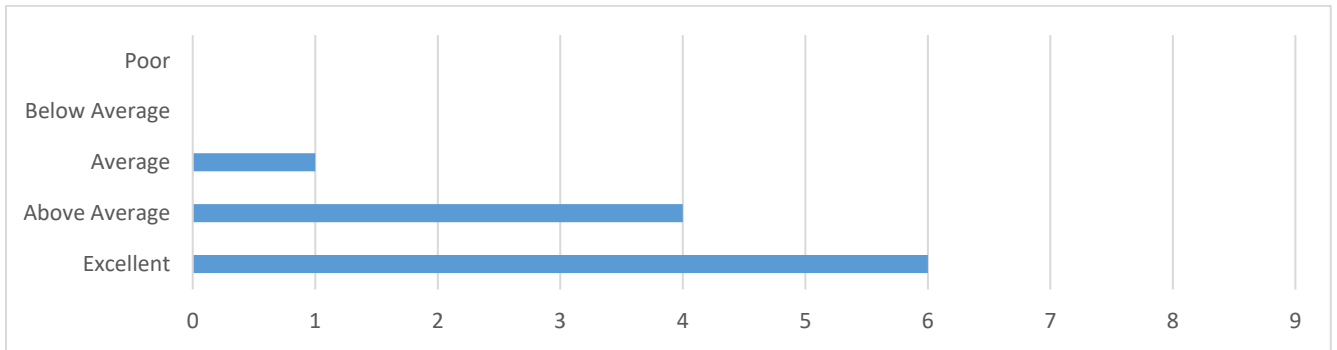

Average: 4.27

3. How likely are you to implement concepts learned in this session?

Average: 4.27

4. Please rate your understanding of AEBG Data Requirements prior to attending this session.

Average: 4.09

5. Please rate your understanding of AEBG Data Requirements after attending this session.

Average: 4.45

6. Improvement

Average: +0.36

Comments or Suggestions

- I really enjoyed the conference, it was helpful and the speakers were great.