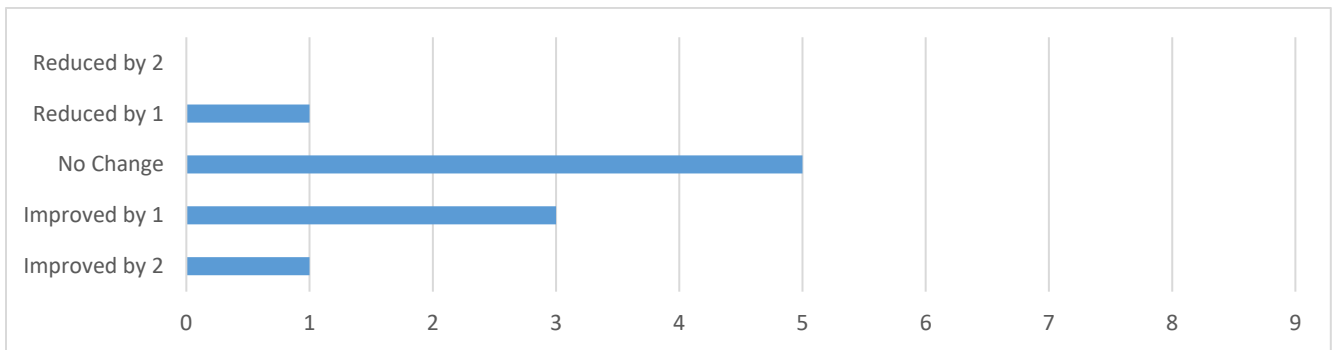

Average: 4.27

3. How likely are you to implement concepts learned in this session?

Average: 4.27

4. Please rate your understanding of AEBG Data Requirements prior to attending this session.

Average: 4.09

5. Please rate your understanding of AEBG Data Requirements after attending this session.

Average: 4.45

6. Improvement

Average: +0.36

Comments or Suggestions

- I really enjoyed the conference, it was helpful and the speakers were great.