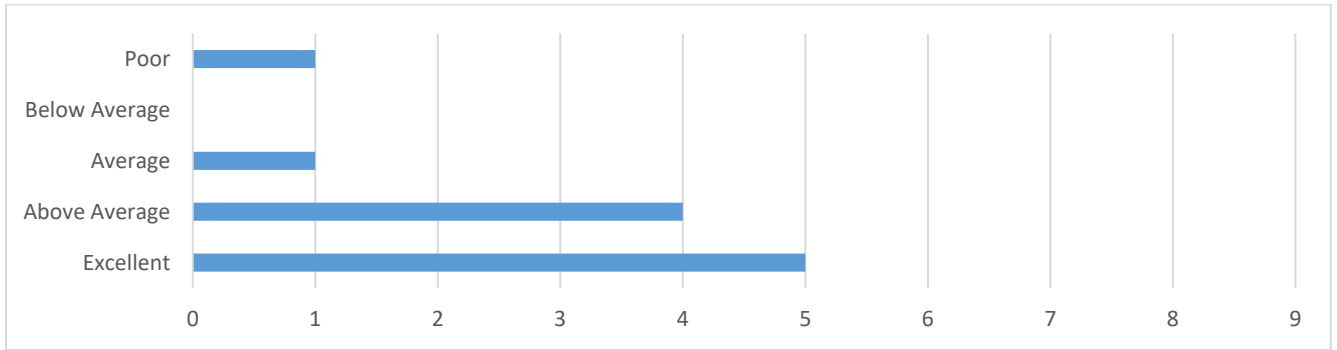

Average: 4.27

3. How likely are you to implement concepts learned in this session?

Average: 4.27

4. Please rate your understanding of AEBG Data Requirements prior to attending this session.

Average: 4.09

5. Please rate your understanding of AEBG Data Requirements after attending this session.

Average: 4.45

6. Improvement

Average: +0.36

Comments or Suggestions

- I really enjoyed the conference, it was helpful and the speakers were great.