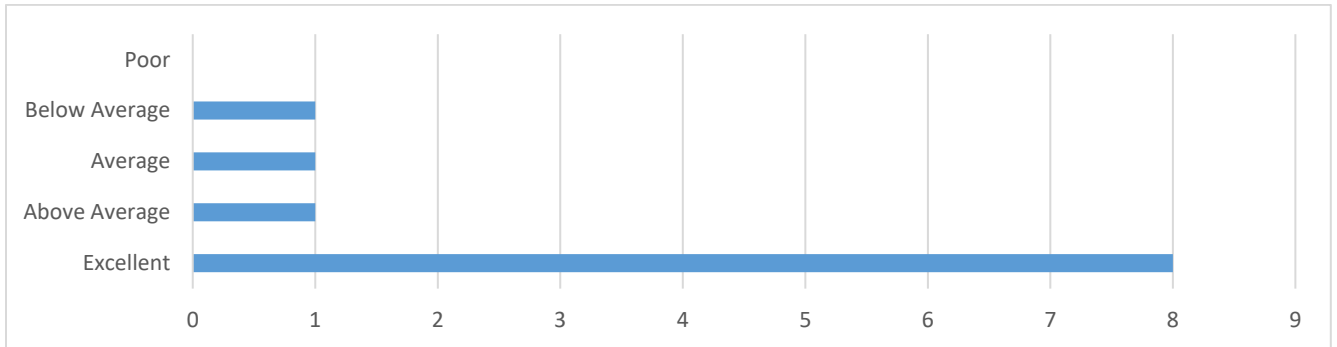

ABE/ASE Session Presentation Evaluation Responses (11)

Poor (1) Below Average (2) Average (3) Above Average (4) Excellent (5)

1. Based on your experience today, please rate this workshop.

Average: 4.45

2. How helpful was the content presented in this session?