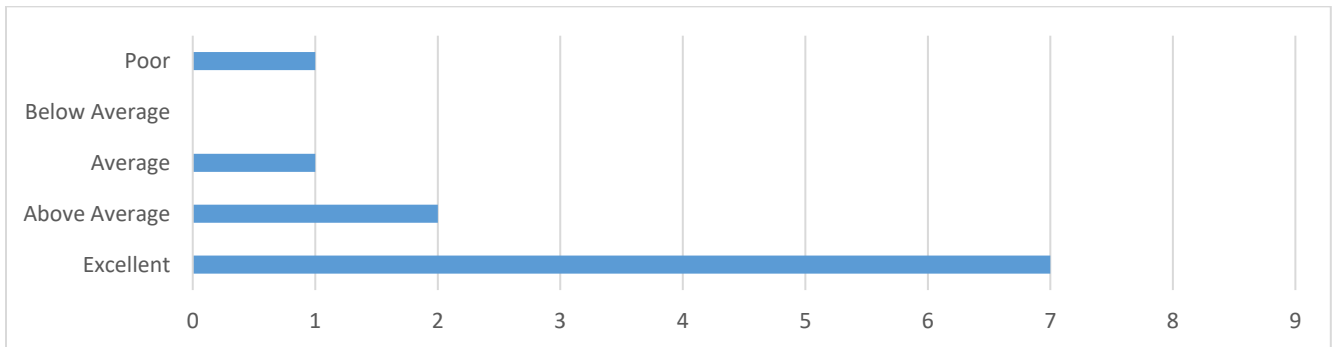

2. How helpful was the content presented in this session?

Average: 4.27